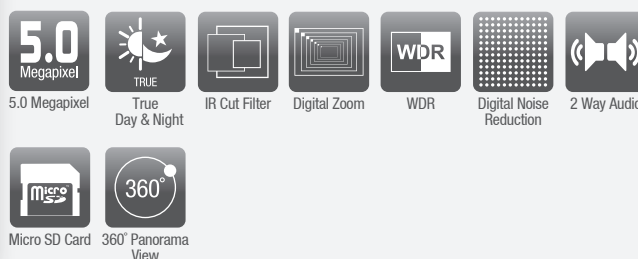

Q50

VIRTUE SERIES

IP MEGAPIXEL PANORAMIC CAMERA

KEY FEATURES

- 5 Megapixel
- Dual stream, Full HD 1080p real-time + D1 real-time
- Quad stream support
- Quad stream compression : H.264 Baseline / Main / High Profile + MJPEG
- 360° Panorama View
- ePTZ
- Quad View
- Wide Dynamic Range
- Motion Detection
- Privacy Masks
- Day/Night (ICR)
- IR LED Module
- Built-in MIC & Speaker
- Tampering alarm
- Micro SD
- ONVIF support